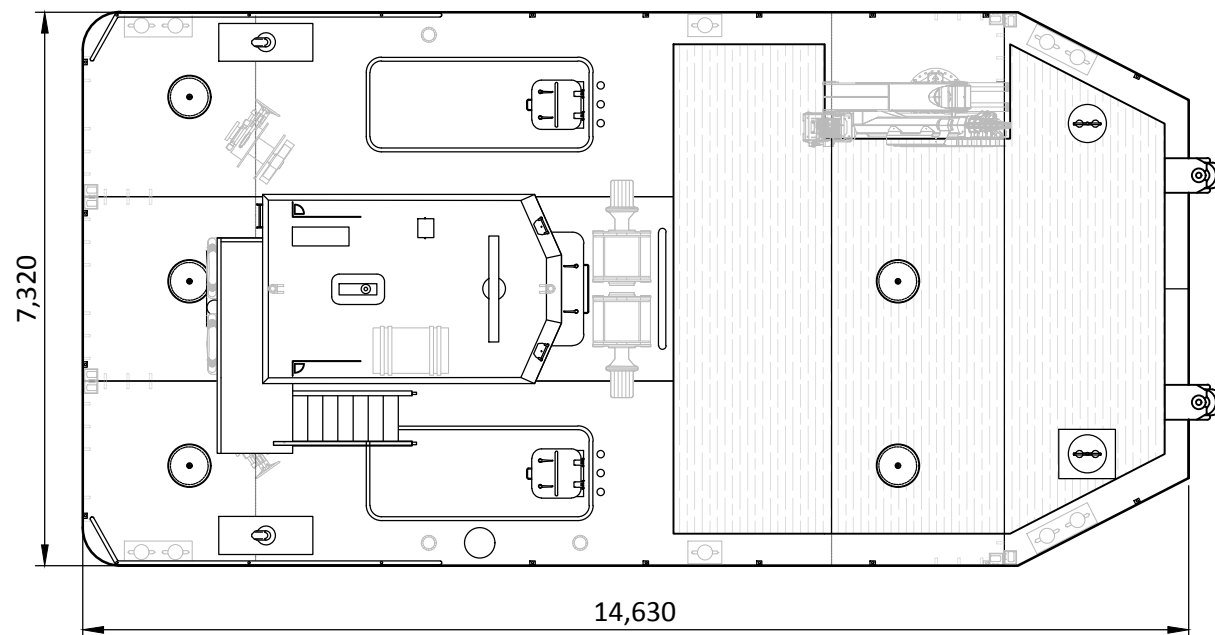

SIDE ELEVATION

PLAN VIEW

SPECIFICATION

NAME: M.P.V. GUN DOG
 CLASS: SOCIETY OF CONSULTING MARINE ENGINEERS & SHIP SURVEYORS (SCMS) 60NM FROM SAFE HAVEN
 FLAG: UK
 PORT OF REG.: LONDON
 CALL SIGN: TBC
 MMSI No.: TBC
 LENGTH: 14.76m
 BEAM: 7.35m
 DRAUGHT: 1.20m
 AIR DRAUGHT: TBC
 TONNAGE: TBC GRT / TBC NRT
 BOLLARD PULL: 4.5 Tons

DECK CRANE LOAD CAPACITY CHART

TITLE MPV GUNDOG GENERAL ARRANGEMENT DIAGRAM				
DRAWN BY MCC	DATE 21/02/17	PROJECTION [Symbol]	STATUS FOR USE	
CHECKED BY WMC	DATE 06/07/17	UNITS mm / °	REVISION 0	SHEET/OF 01/01
APPROVED BY SNE		DATE 06/07/17	SCALE 1:100	DRAWING REFERENCE BULLDOG-001