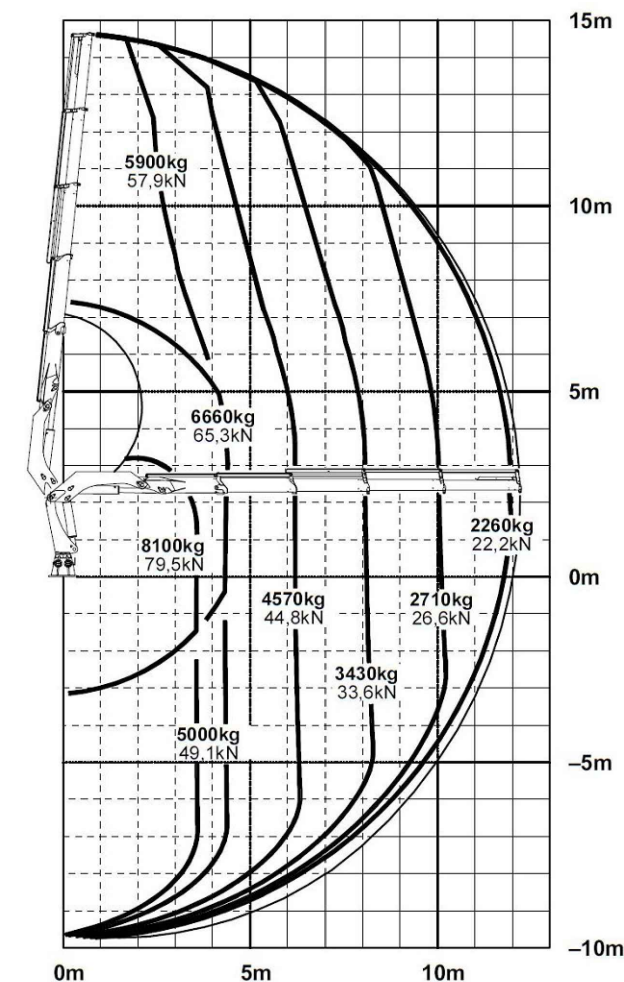

SIDE ELEVATION

PLAN VIEW

SPECIFICATION

NAME: M.P.V. GUN DOG
 CLASS: SOCIETY OF CONSULTING MARINE ENGINEERS & SHIP SURVEYORS (SCMS) 60NM FROM SAFE HAVEN
 FLAG: UK
 PORT OF REG.: LONDON
 CALL SIGN: TBC
 MMSI No.: TBC
 LENGTH: 14.76m
 BEAM: 7.35m
 DRAUGHT: 1.20m
 AIR DRAUGHT: TBC
 TONNAGE: TBC GRT / TBC NRT
 BOLLARD PULL: 4.5 Tons

DECK CRANE LOAD CAPACITY CHART

TITLE MPV GUNDOG GENERAL ARRANGEMENT DIAGRAM				
DRAWN BY MCC	DATE 21/02/17	PROJECTION [Symbol]	STATUS FOR USE	
CHECKED BY WMC	DATE 06/07/17	UNITS mm / °	REVISION 0	SHEET/OF 01/01
APPROVED BY SNE		DATE 06/07/17	SCALE 1:100	DRAWING REFERENCE BULLDOG-001