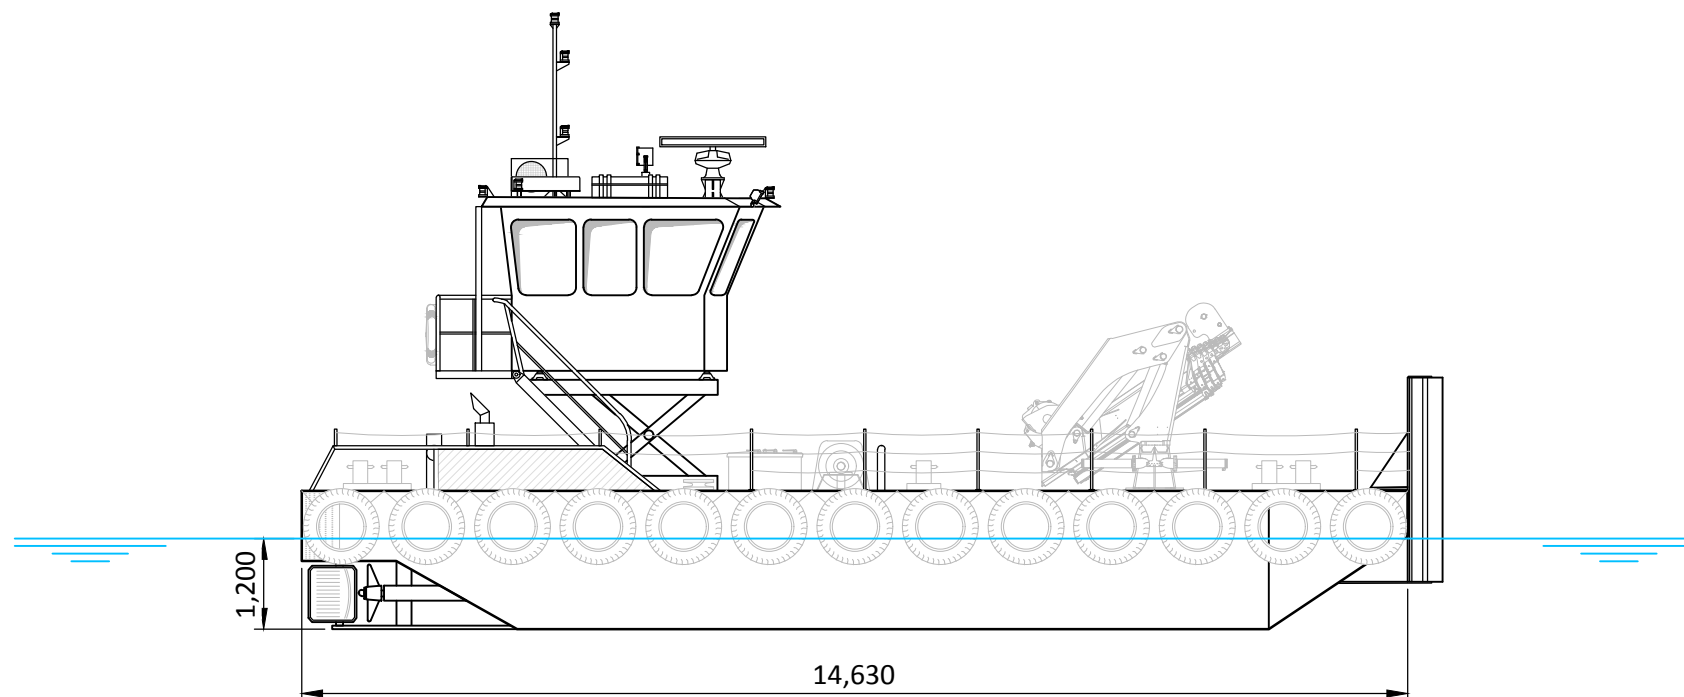

SIDE ELEVATION

PLAN VIEW

SPECIFICATION

NAME: M.P.V. GUN DOG
 CLASS: SOCIETY OF CONSULTING MARINE ENGINEERS & SHIP SURVEYORS (SCMS) 60NM FROM SAFE HAVEN
 FLAG: UK
 PORT OF REG.: LONDON
 CALL SIGN: TBC
 MMSI No.: TBC
 LENGTH: 14.76m
 BEAM: 7.35m
 DRAUGHT: 1.20m
 AIR DRAUGHT: TBC
 TONNAGE: TBC GRT / TBC NRT
 BOLLARD PULL: 4.5 Tons

DECK CRANE LOAD CAPACITY CHART

TITLE MPV GUNDOG GENERAL ARRANGEMENT DIAGRAM				
DRAWN BY MCC	DATE 21/02/17	PROJECTION [Symbol]	STATUS FOR USE	
CHECKED BY WMC	DATE 06/07/17	UNITS mm / °	REVISION 0	SHEET/OF 01/01
APPROVED BY SNE		DATE 06/07/17	SCALE 1:100	DRAWING REFERENCE BULLDOG-001