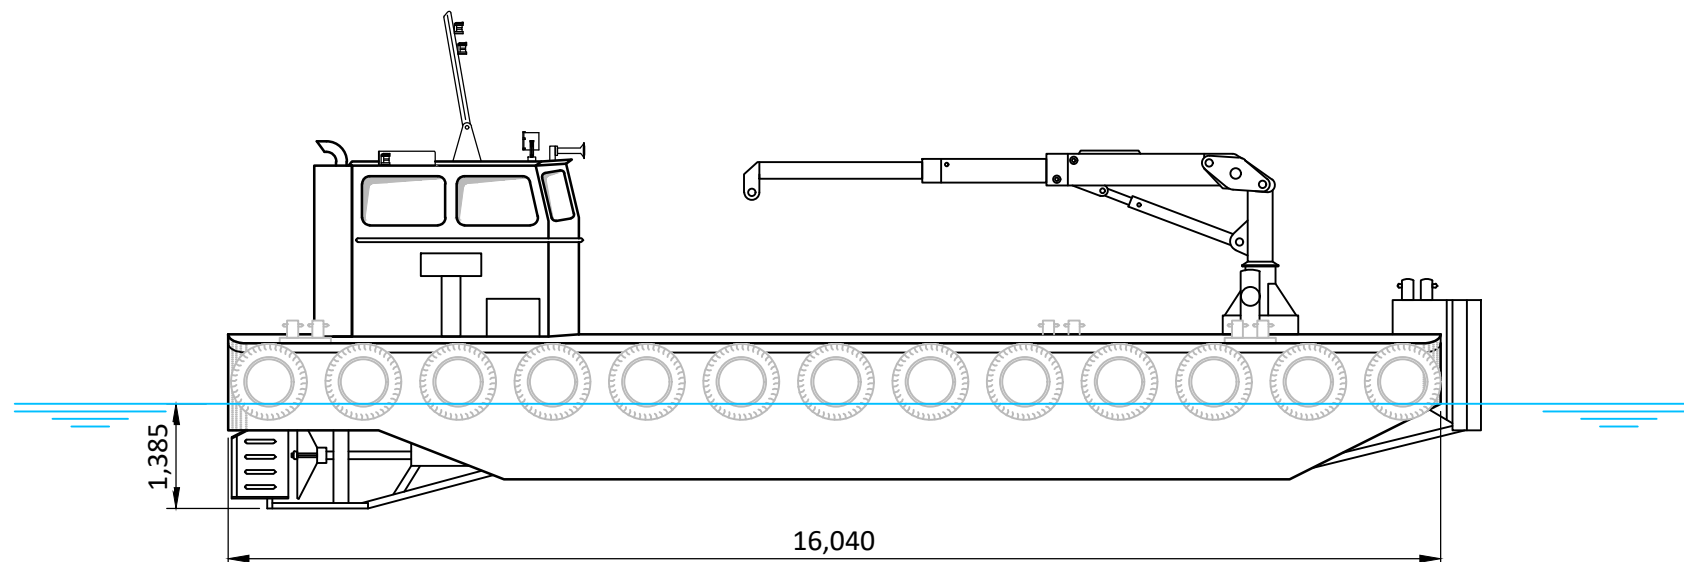

SIDE ELEVATION

SPECIFICATION

NAME: M.P.V. CHILI DOG
 CLASS: SOCIETY OF CONSULTING MARINE ENGINEERS & SHIP SURVEYORS (SCMS) 60NM FROM SAFE HAVEN
 FLAG: UK
 PORT OF REG.: LONDON
 CALL SIGN: TBC
 MMSI No.: TBC
 LENGTH: 16.04m
 BEAM: 8.04m
 DRAUGHT: TBC m
 AIR DRAUGHT: 4.00m
 TONNAGE: TBC GRT / TBC NRT
 BOLLARD PULL: TBC Tons

PLAN VIEW

DECK CRANE LOAD CAPACITY CHART

<p>CPBS MARINE SERVICES</p> <p>0800 019 15 16 / 01689 898 959 MARINESERVICES@CPBS.CO.UK</p>	TITLE MPV CHILI DOG GENERAL ARRANGEMENT DIAGRAM				
	DRAWN BY MCC	DATE 13/01/18	PROJECTION 	STATUS FOR USE	
	CHECKED BY MSP	DATE 13/01/18	UNITS mm / °	REVISION 1	SHEET/OF 01/01
	APPROVED BY MSP	DATE 13/01/18	SCALE 1:100	DRAWING REFERENCE CHILIDOG-001	