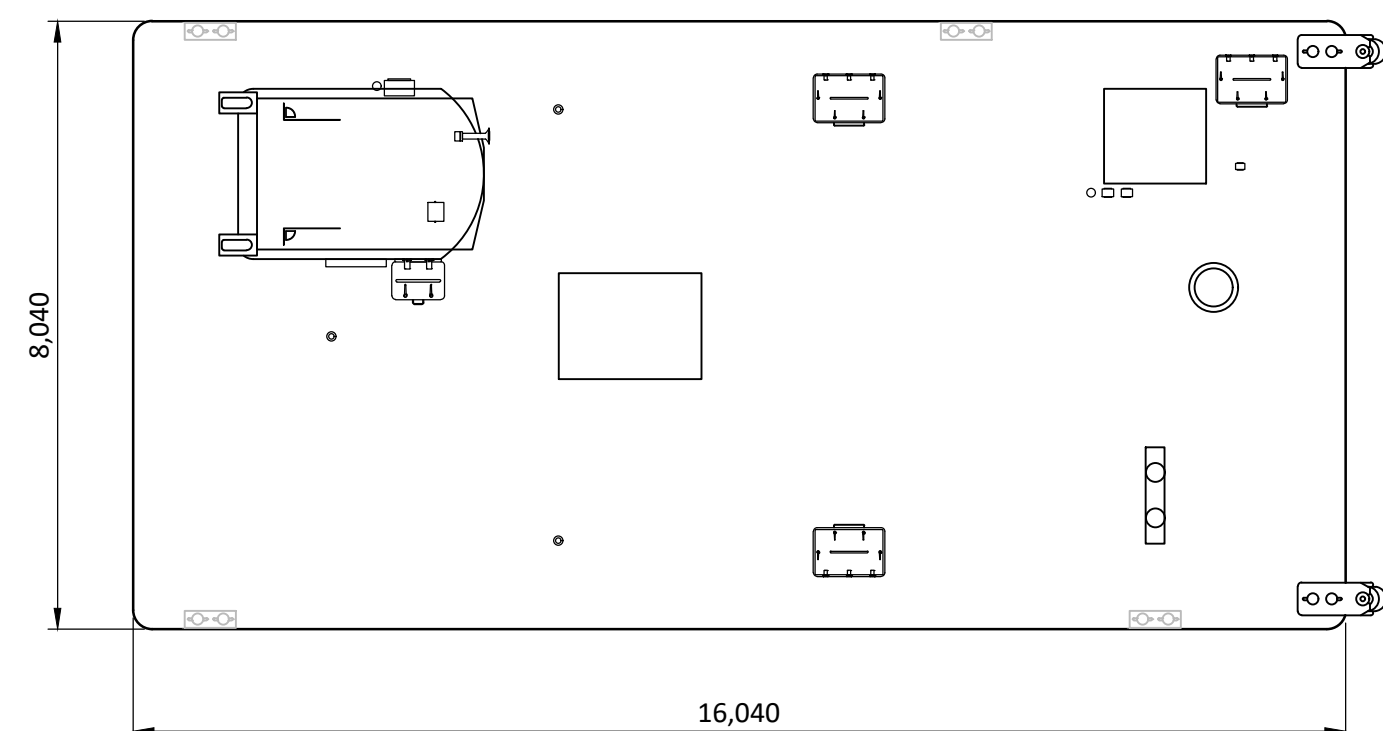

SIDE ELEVATION

SPECIFICATION

NAME: M.P.V. CHILI DOG
 CLASS: SOCIETY OF CONSULTING MARINE ENGINEERS & SHIP SURVEYORS (SCMS) 60NM FROM SAFE HAVEN
 FLAG: UK
 PORT OF REG.: LONDON
 CALL SIGN: TBC
 MMSI No.: TBC
 LENGTH: 16.04m
 BEAM: 8.04m
 DRAUGHT: TBC m
 AIR DRAUGHT: 4.00m
 TONNAGE: TBC GRT / TBC NRT
 BOLLARD PULL: TBC Tons

PLAN VIEW

DECK CRANE LOAD CAPACITY CHART

<p>CPBS MARINE SERVICES</p> <p>0800 019 15 16 / 01689 898 959 MARINESERVICES@CPBS.CO.UK</p>	TITLE MPV CHILI DOG GENERAL ARRANGEMENT DIAGRAM				
	DRAWN BY MCC	DATE 13/01/18	PROJECTION 	STATUS FOR USE	
	CHECKED BY MSP	DATE 13/01/18	UNITS mm / °	REVISION 1	SHEET/OF 01/01
	APPROVED BY MSP	DATE 13/01/18	SCALE 1:100	DRAWING REFERENCE CHILIDOG-001	