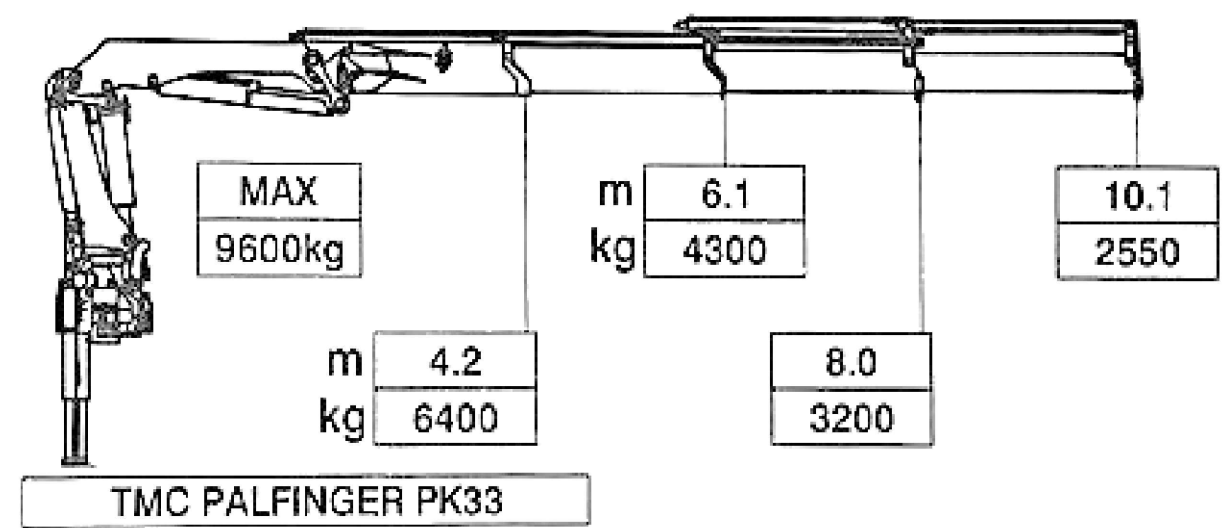

SIDE ELEVATION

SPECIFICATION

NAME: M.P.V. CHILI DOG
 CLASS: SOCIETY OF CONSULTING MARINE ENGINEERS & SHIP SURVEYORS (SCMS) 60NM FROM SAFE HAVEN
 FLAG: UK
 PORT OF REG.: LONDON
 CALL SIGN: TBC
 MMSI No.: TBC
 LENGTH: 16.04m
 BEAM: 8.04m
 DRAUGHT: TBC m
 AIR DRAUGHT: 4.00m
 TONNAGE: TBC GRT / TBC NRT
 BOLLARD PULL: TBC Tons

PLAN VIEW

DECK CRANE LOAD CAPACITY CHART

<p>CPBS MARINE SERVICES</p> <p>0800 019 15 16 / 01689 898 959 MARINESERVICES@CPBS.CO.UK</p>	TITLE MPV CHILI DOG GENERAL ARRANGEMENT DIAGRAM				
	DRAWN BY MCC	DATE 13/01/18	PROJECTION 	STATUS FOR USE	
	CHECKED BY MSP	DATE 13/01/18	UNITS mm / °	REVISION 1	SHEET/OF 01/01
	APPROVED BY MSP	DATE 13/01/18	SCALE 1:100	DRAWING REFERENCE CHILIDOG-001	